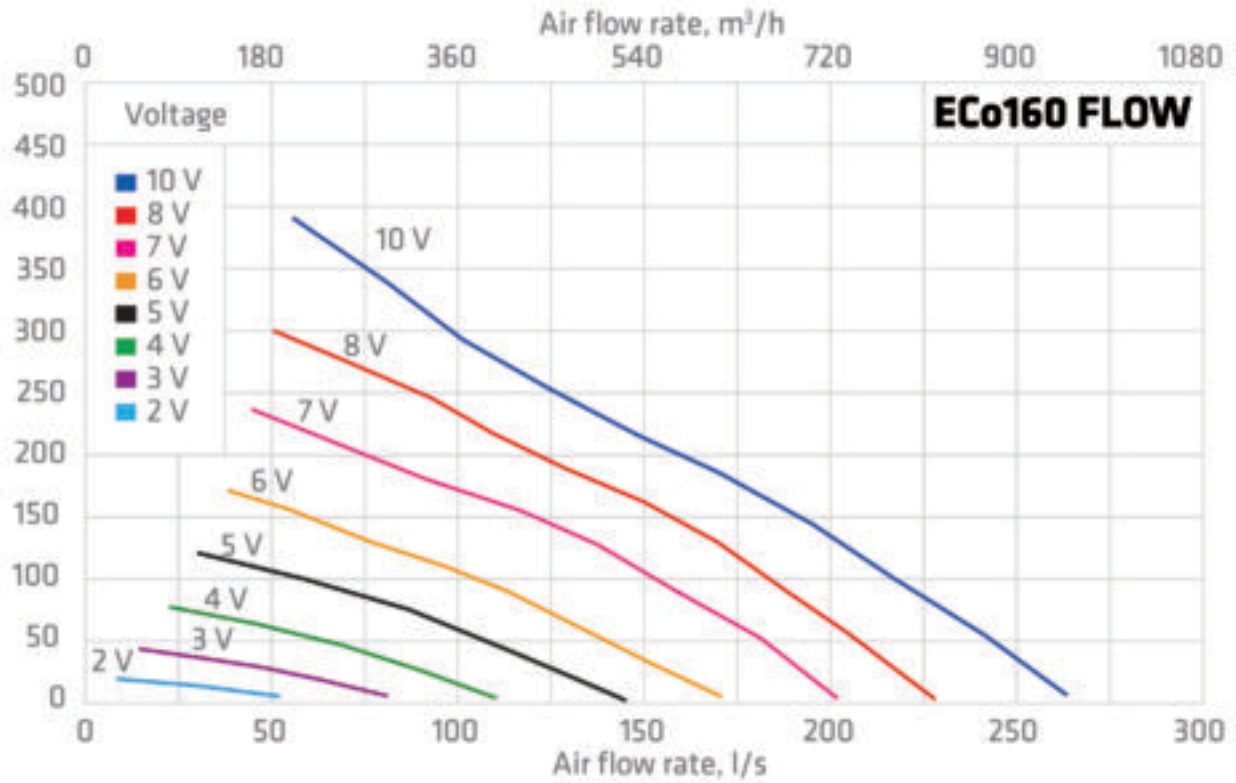

ECO160P/700 FLOW ВЕНТИЛЯТОР

Vilpe Oy Ab

Kauppatie 9, FI-65610 Mustasaari
Telephone +358 20 123 3200

24.07.2020

Sales & Technical Support | FI +358 20 123 3233 | EN +358 20 123 3222 | RU +358 20 123 3290 | SE +46 70 511 2020 | PL +48 71 740 2623
myynti@sktuote.fi | sales@sktuote.fi

FI: Pidätämme oikeuden muutoksiin ilman ennakkoilmoitusta.
SE: Vi reserverar oss för eventuella ändringar och fel i produktinformationen.
EN: We reserve the right to change these terms and conditions at any time.

RU: Мы оставляем за собой право на внесение изменений без предварительного уведомления.
PL: Zachowujemy prawo do zmian bez wcześniejszej informacji.
DE: Technische Änderungen behalten wir uns ohne vorherige Ankündigung vor.