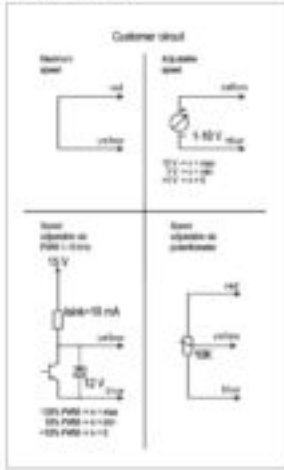

ECO160P/700 FLOW ВЕНТИЛЯТОР

Speed Controller

Vilpe Oy Ab

Kauppatie 9, FI-65610 Mustasaari
Telephone +358 20 123 3200

24.07.2020

Sales & Technical Support | FI +358 20 123 3233 | EN +358 20 123 3222 | RU +358 20 123 3290 | SE +46 70 511 2020 | PL +48 71 740 2623
myynti@sktuote.fi | sales@sktuote.fi

FI: Pidätämme oikeuden muutoksiin ilman ennakkoilmoitusta.
SE: Vi reserverar oss för eventuella ändringar och fel i produktinformationen.
EN: We reserve the right to change these terms and conditions at any time.

RU: Мы оставляем за собой право на внесение изменений без предварительного уведомления.
PL: Zachowujemy prawo do zmian bez wcześniejszej informacji.
DE: Technische Änderungen behalten wir uns ohne vorherige Ankündigung vor.